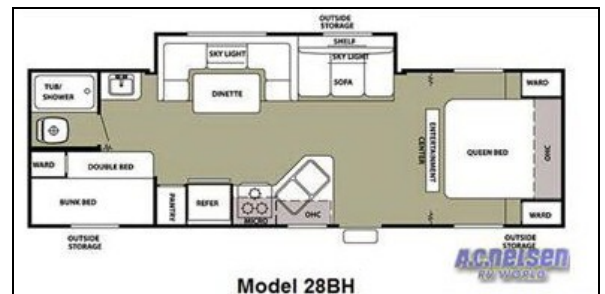

- Power Stabilizer Jacks
- Power Awning
- Power Slide Out Room
- Power Tongue Jack
- Flip Down Storage Rack

AND MORE!!!

Sale Price
\$15,988

Recipe for the Road

A *SWEET*
CAMPFIRE
TREAT!

Banana Boats

4 sheets (12x18" or so) heavy-duty aluminum foil
4 firm ripe bananas, peeled & sliced in half lengthwise
1/4 cup brown sugar
4 tsp. margarine or butter
1/2 tsp. ground cinnamon