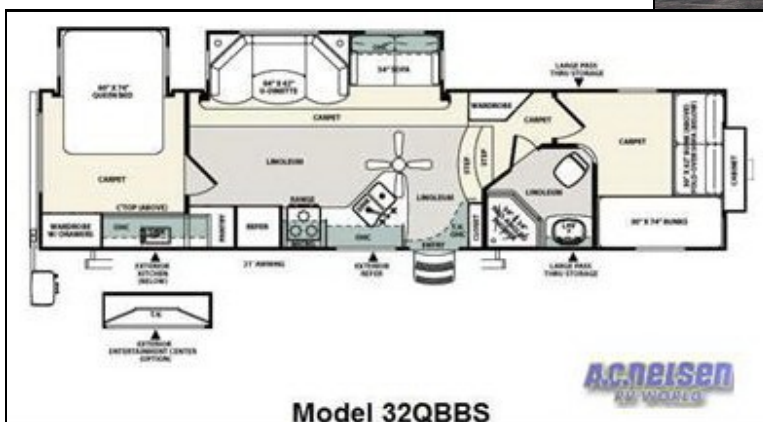

Camping in the fall — the best time of the year!!

Sandpiper Select Fifth Wheel 32QBBS

ON SALE NOW!
$32,988

2012 ...

Priced at $43,934

You save $10,946

Stock #7958
Interior Color: Kahlua

Rear Queen Bed Slide, TV, Wardrobe, Pantry, Sofa/Dinette Slide, Curio, Entertainment Center, Double Kitchen Sink, Wardrobe Bunk Beds, Sofa w/Bunk Above, Exterior Refrigerator and Much More!